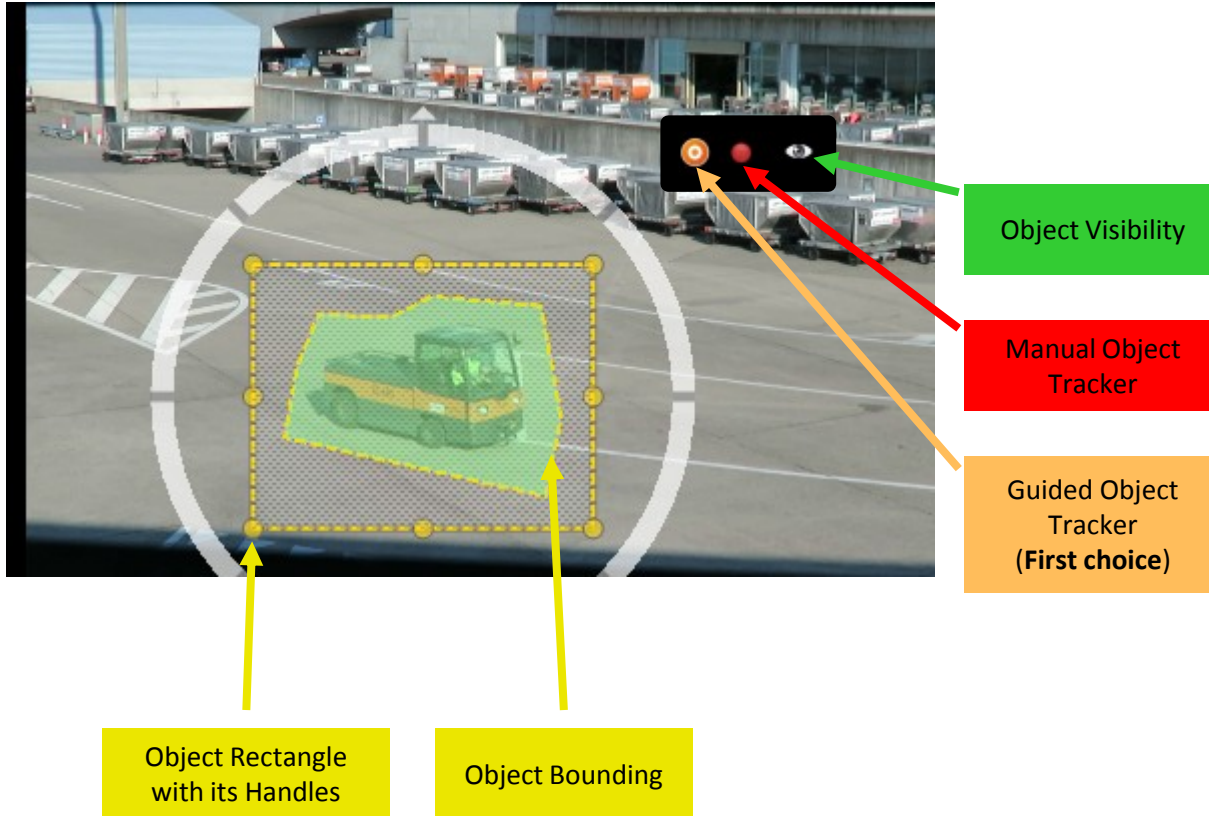

proDAD HIDE

Overview

HIDE UI

Controls

Canvas

Video Trimming

Timeline Work-Area

Timeline Object