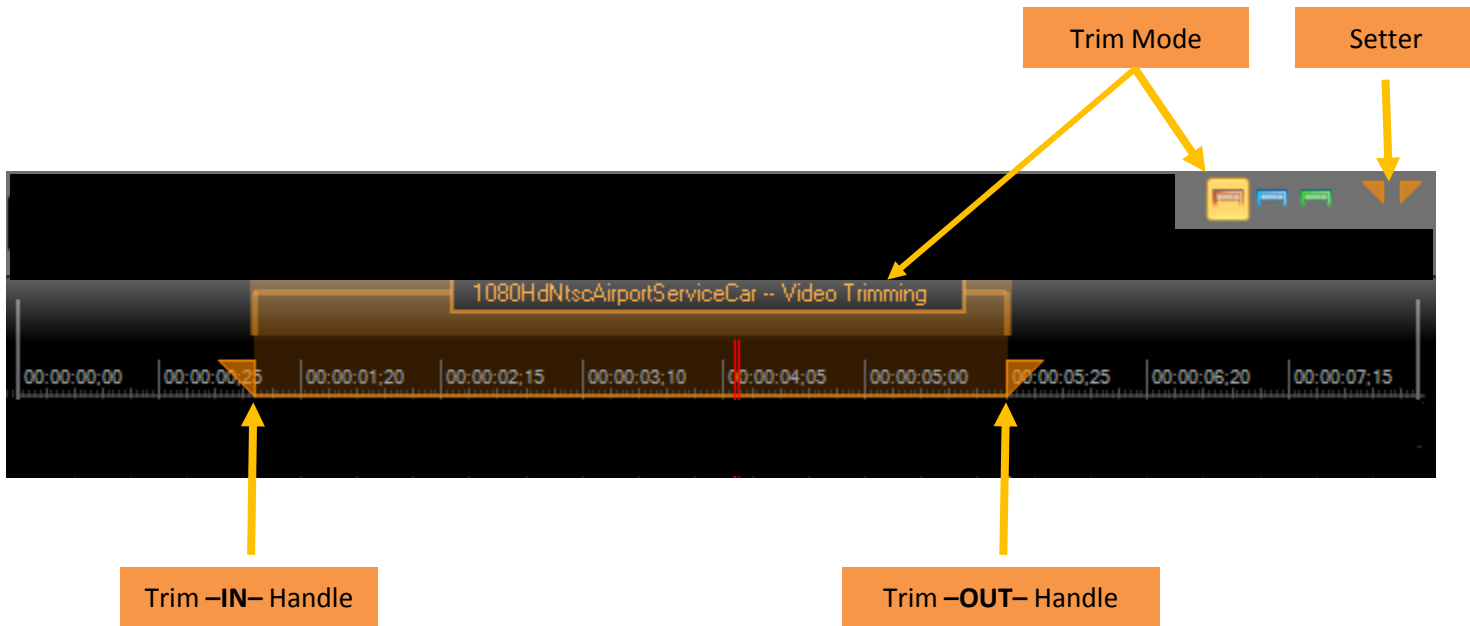

proDAD HIDE

Overview

HIDE UI

Controls

Canvas

Video Trimming

Timeline Work-Area

Timeline Object