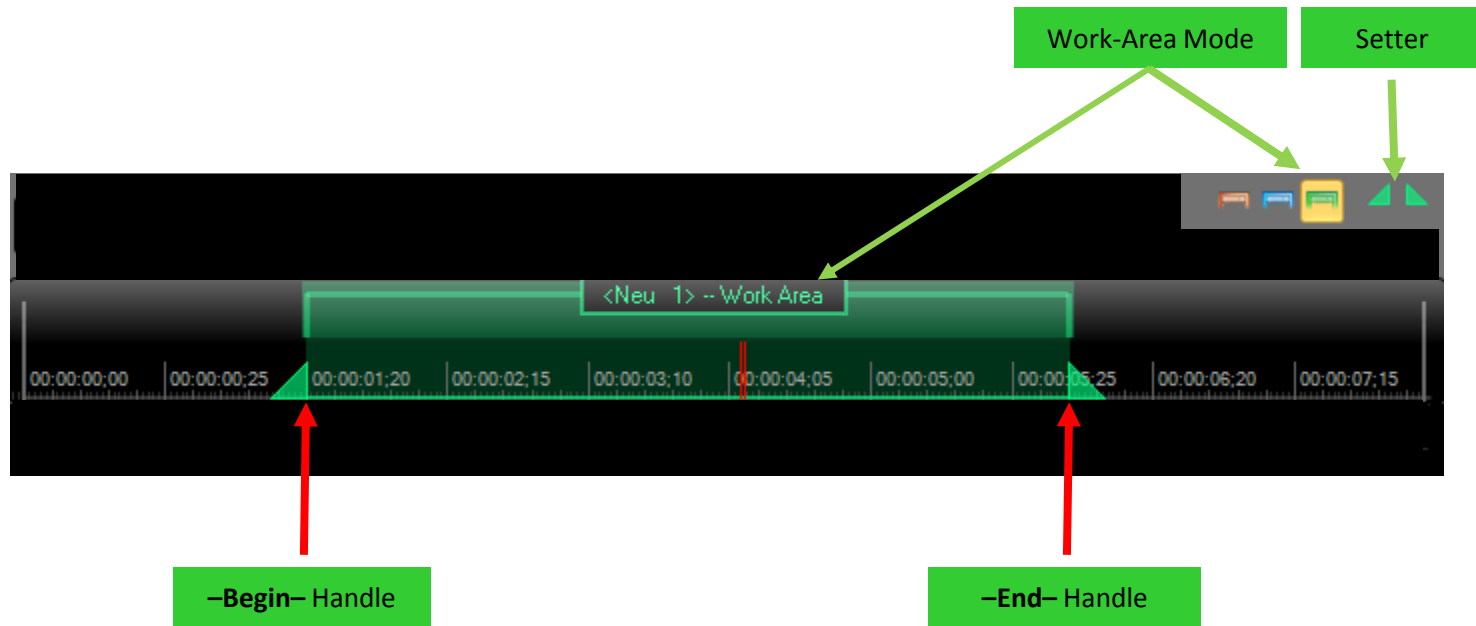

proDAD HIDE

Overview

HIDE UI

Controls

Canvas

Video Trimming

Timeline Work-Area

Timeline Object