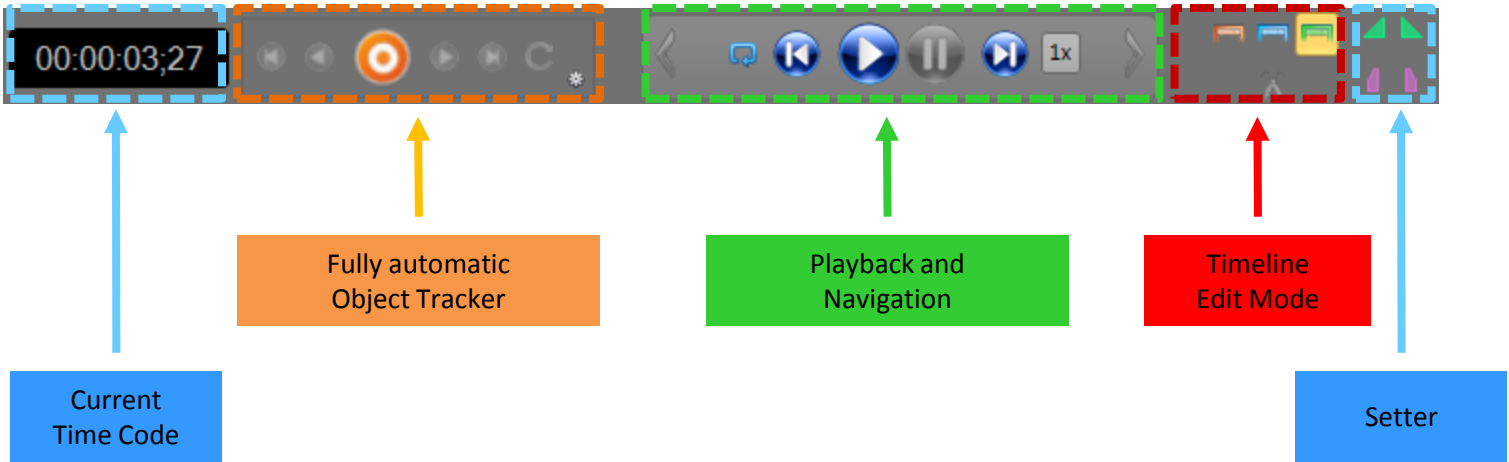

proDAD HIDE

Overview

HIDE UI

Controls

Canvas

Video Trimming

Timeline Work-Area

Timeline Object