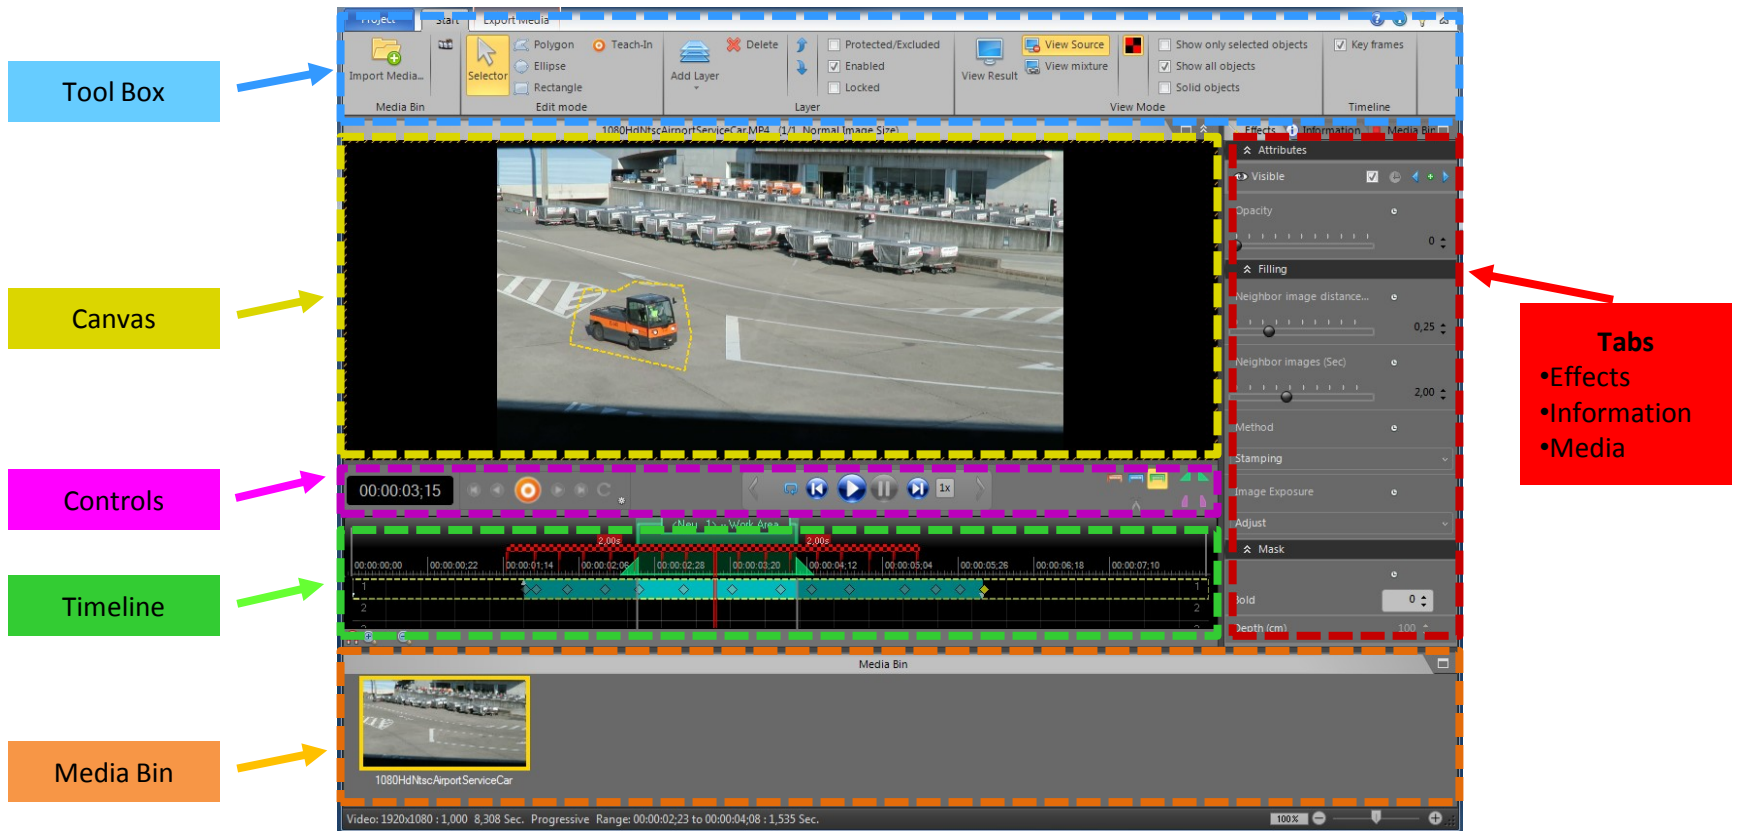

proDAD HIDE

Overview

HIDE UI

Controls

Canvas

Video Trimming

Timeline Work-Area

Timeline Object