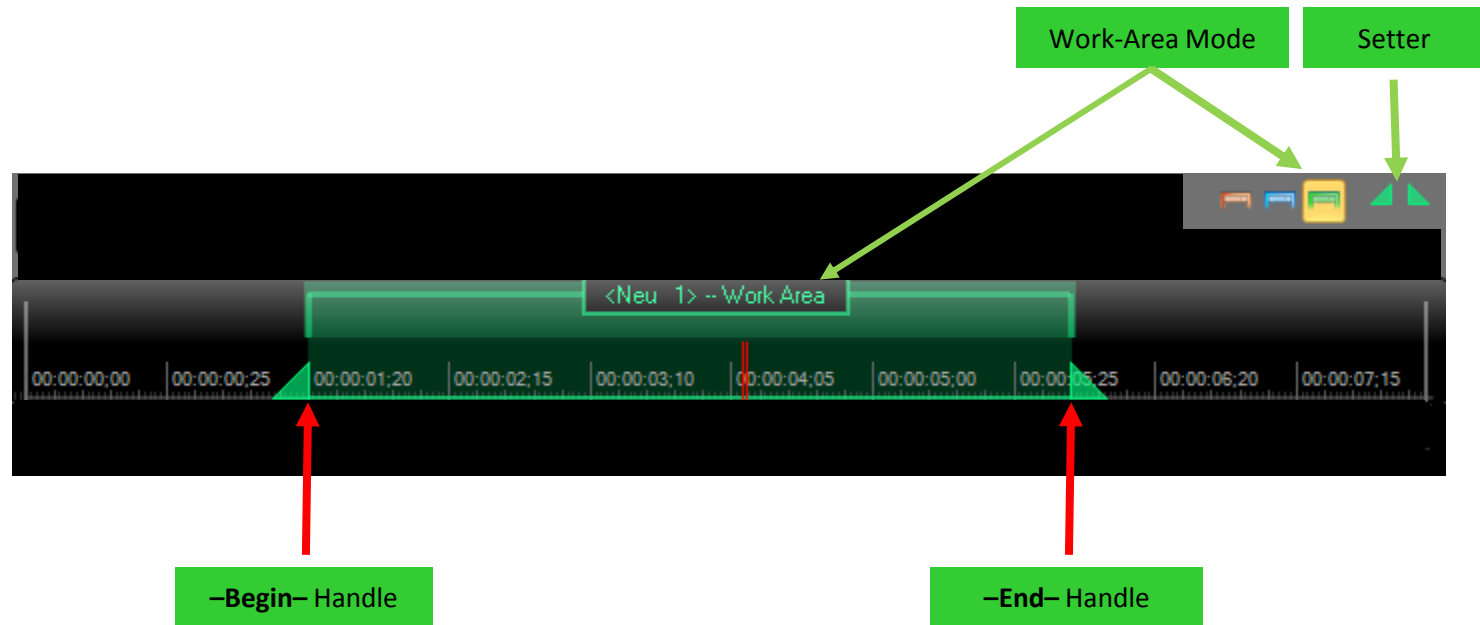

proDAD Erazr

Overview

Eraser UI

Controls

Canvas

Video Trimming

Timeline Work-Area

Timeline Object