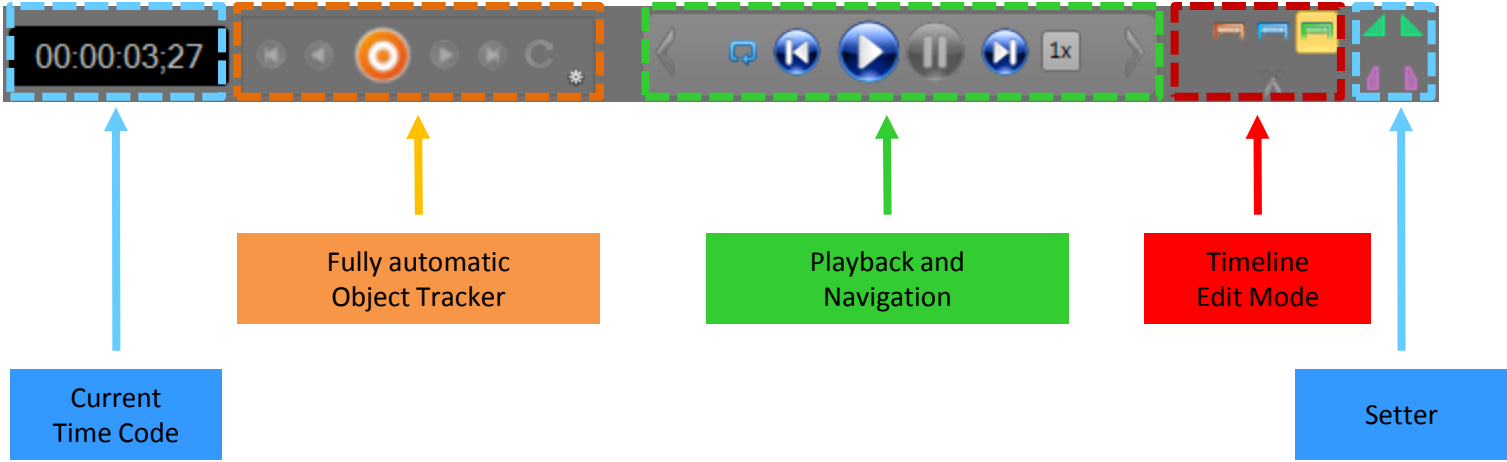

proDAD Erazr

Overview

Eraser UI

Controls

Canvas

Video Trimming

Timeline Work-Area

Timeline Object