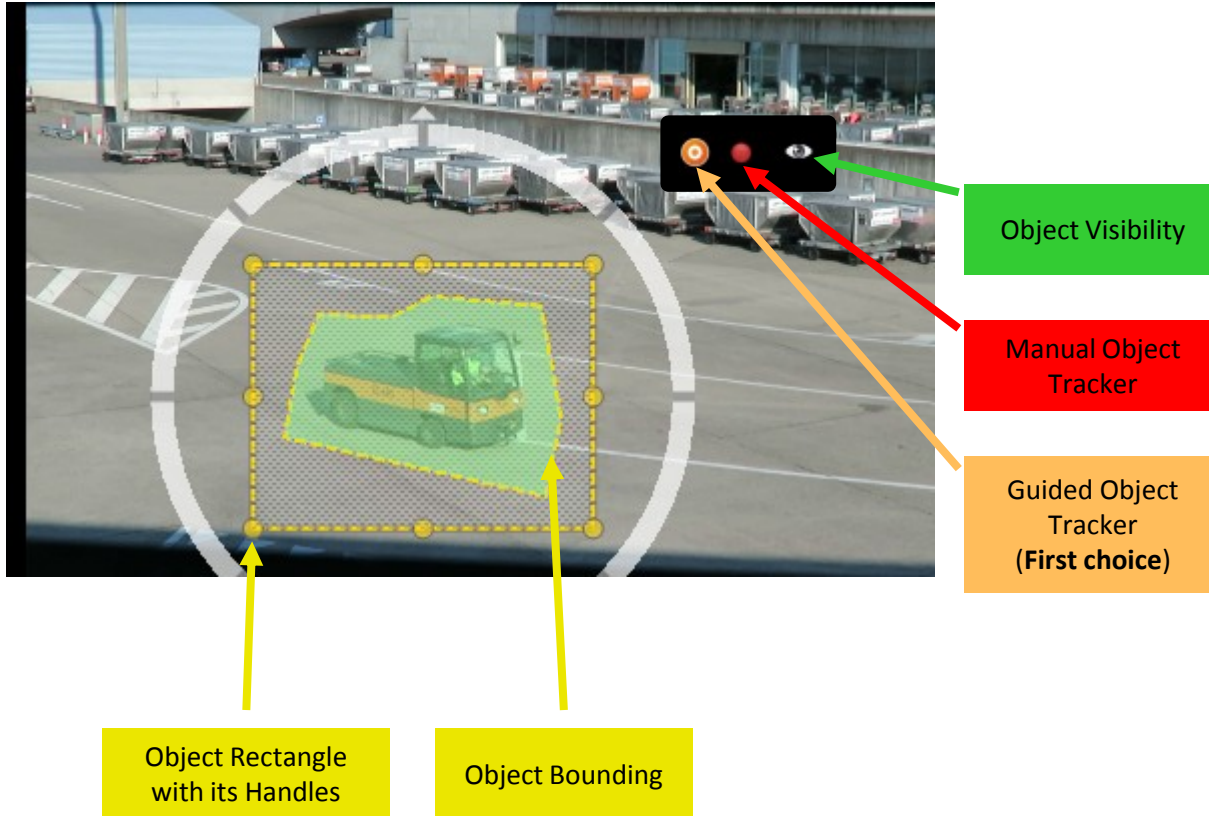

proDAD Erazr

Overview

Eraser UI

Controls

Canvas

Video Trimming

Timeline Work-Area

Timeline Object