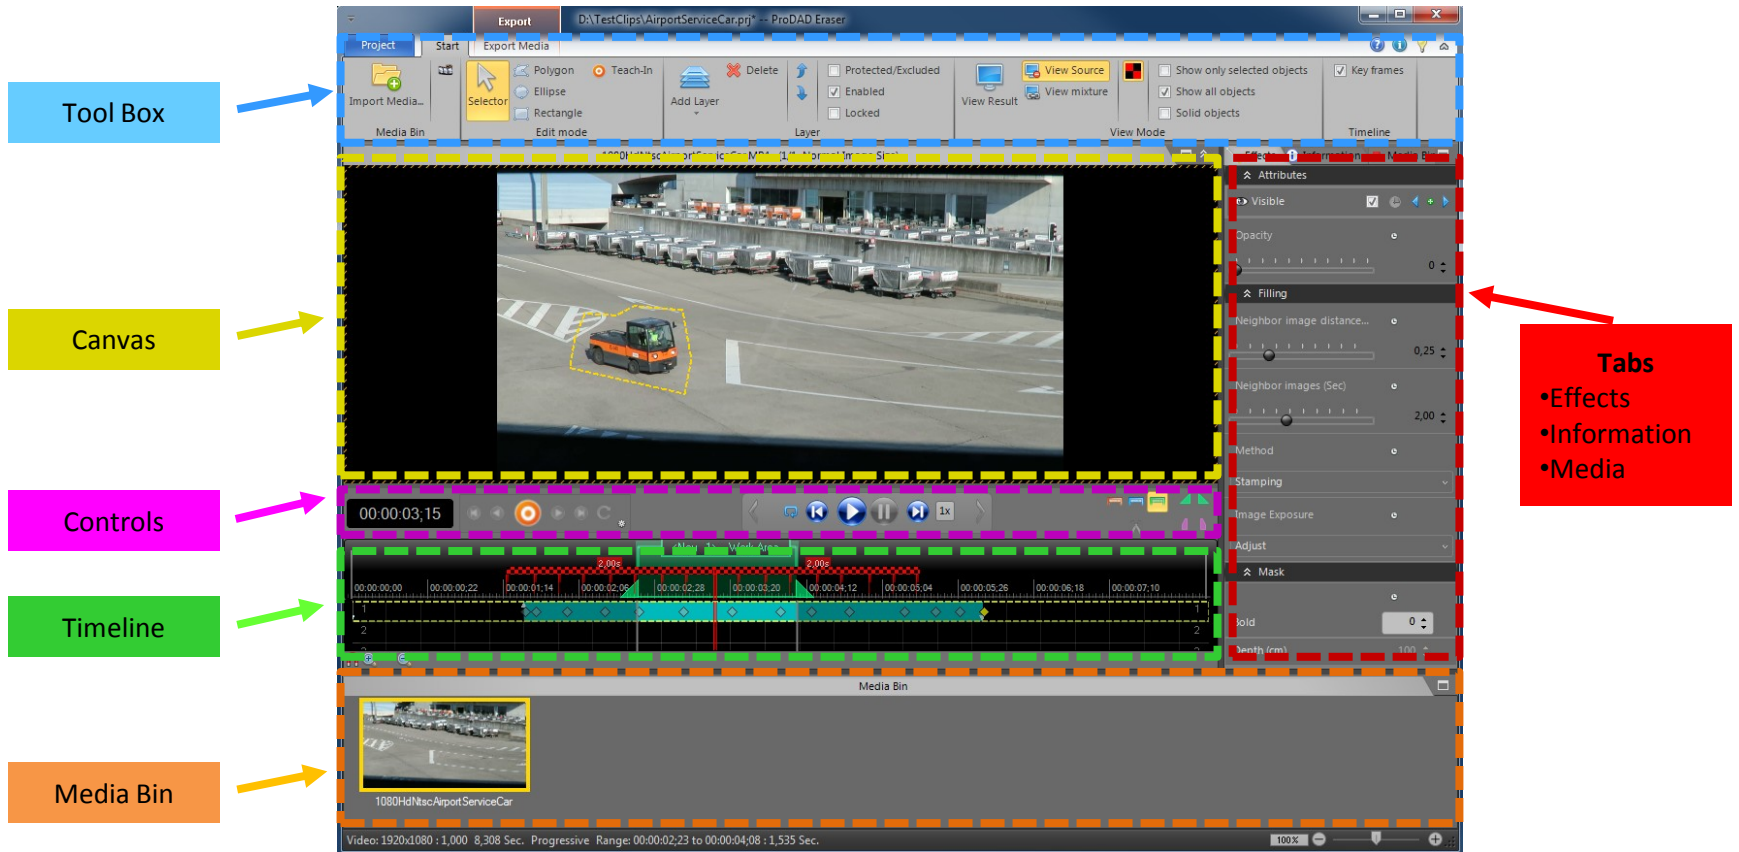

proDAD Erazr

Overview

Eraser UI

Controls

Canvas

Video Trimming

Timeline Work-Area

Timeline Object