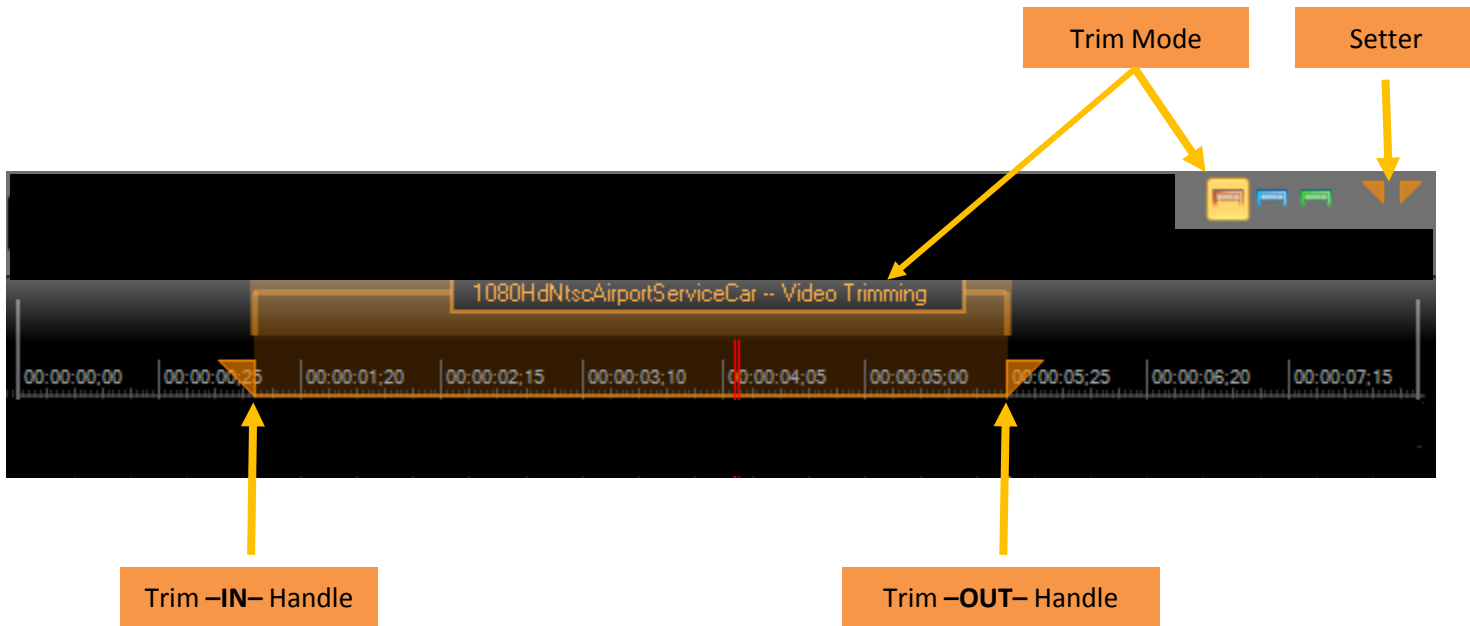

proDAD Erazr

Overview

Eraser UI

Controls

Canvas

Video Trimming

Timeline Work-Area

Timeline Object